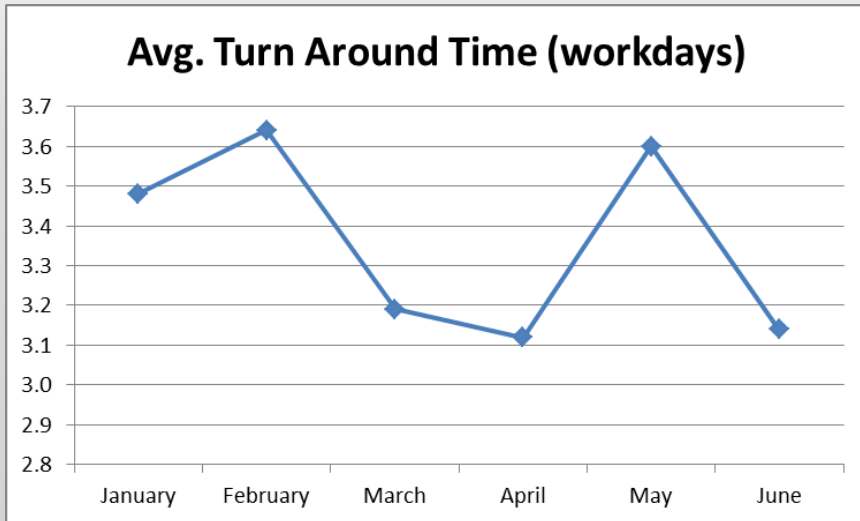

KPI REPORT CARD – 2018

6-MONTH EVALUATION

Average Time to Job Completion:
3.36 days
(Goal: 3-5 days)

Jobs Completed in Less than 4 Days:
75.95%
(Goal: 75%)