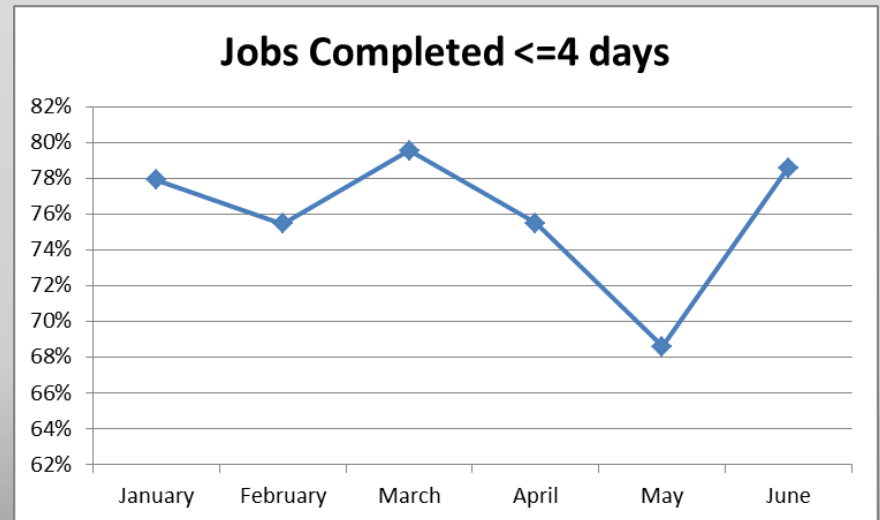

KPI REPORT CARD – 2018

6-MONTH EVALUATION

Average Time to Job Completion:
3.36 days
(Goal: 3-5 days)

Jobs Completed in Less than 4 Days:
75.95%
(Goal: 75%)